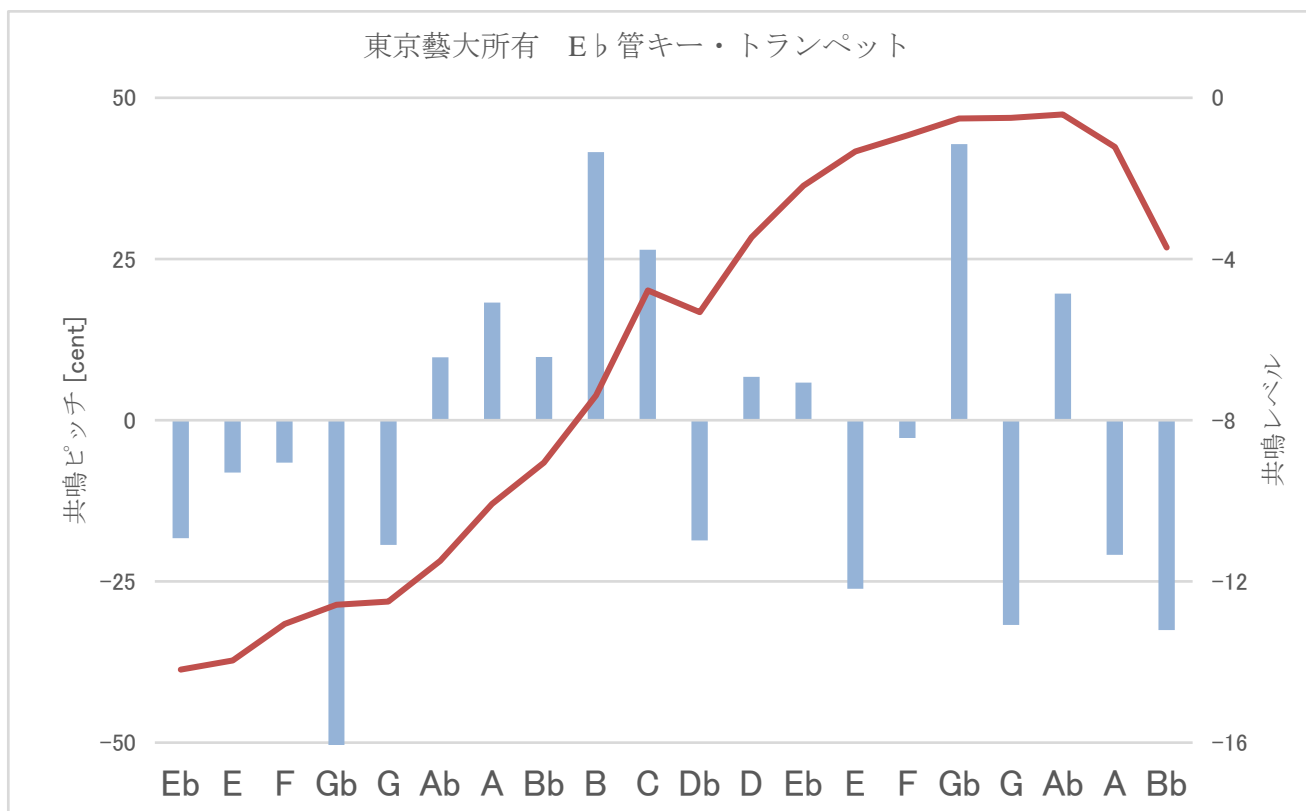

・各楽器の共鳴レベルと共鳴ピッチ グラフ