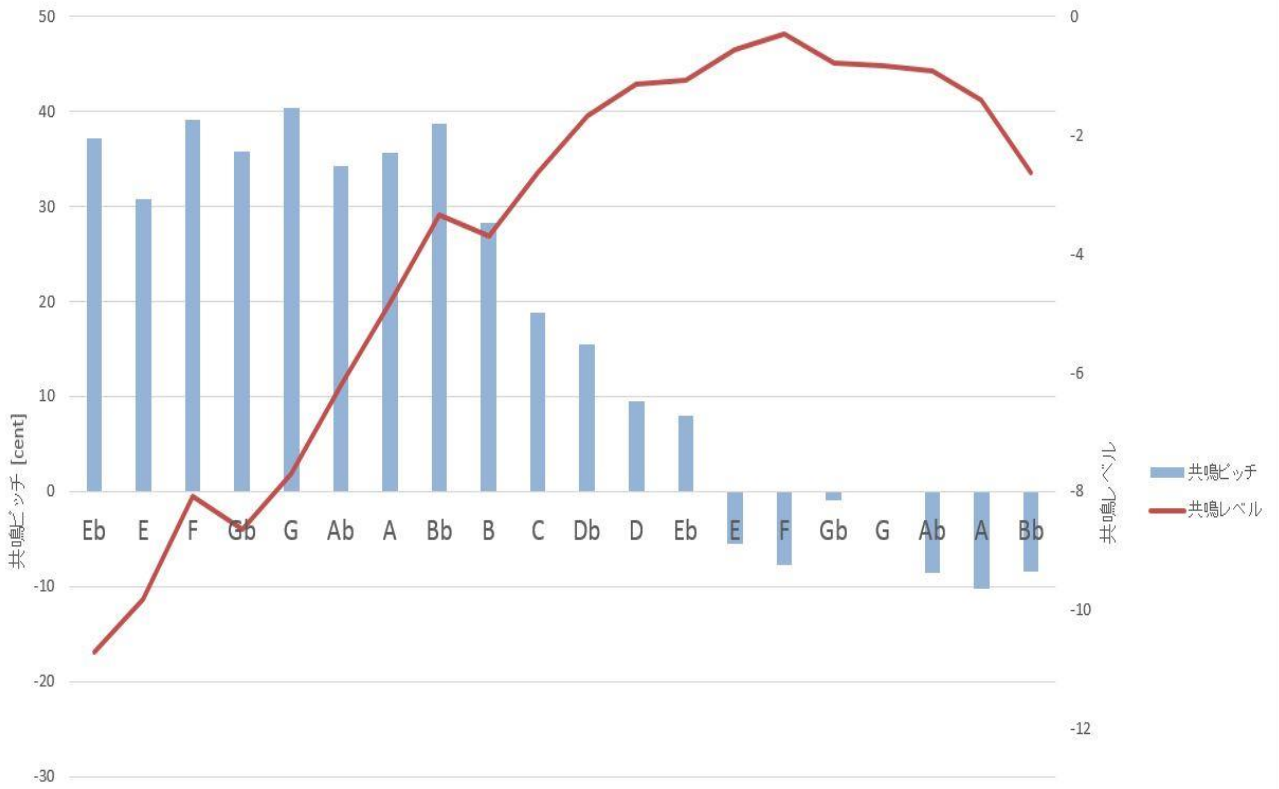

筆者所有 B $\flat$ 管ロータリー・ヴァルヴ式トランペット