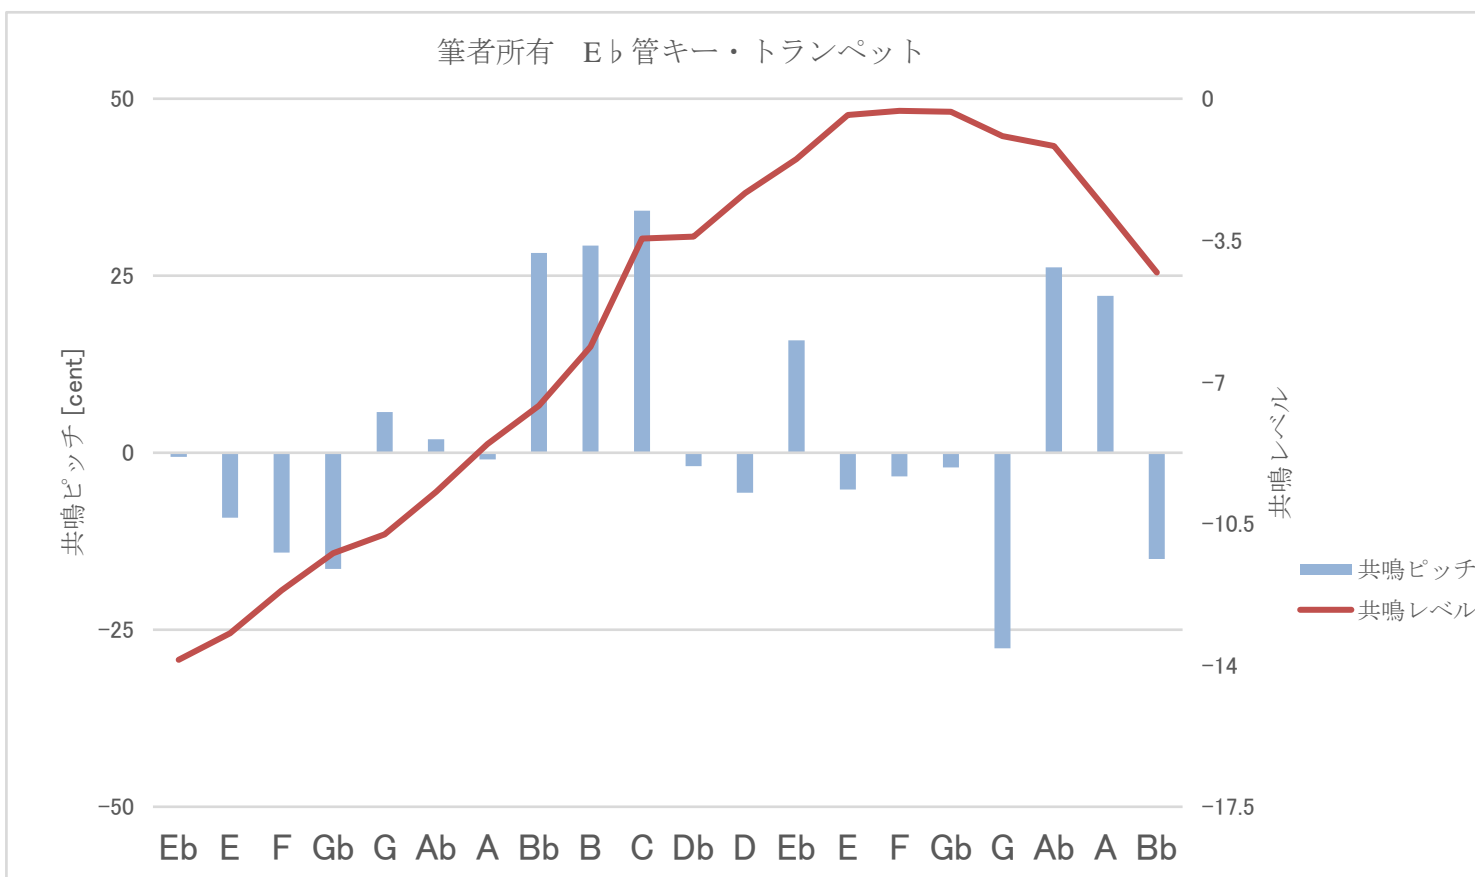

・各楽器の共鳴レベルと共鳴ピッチ グラフ